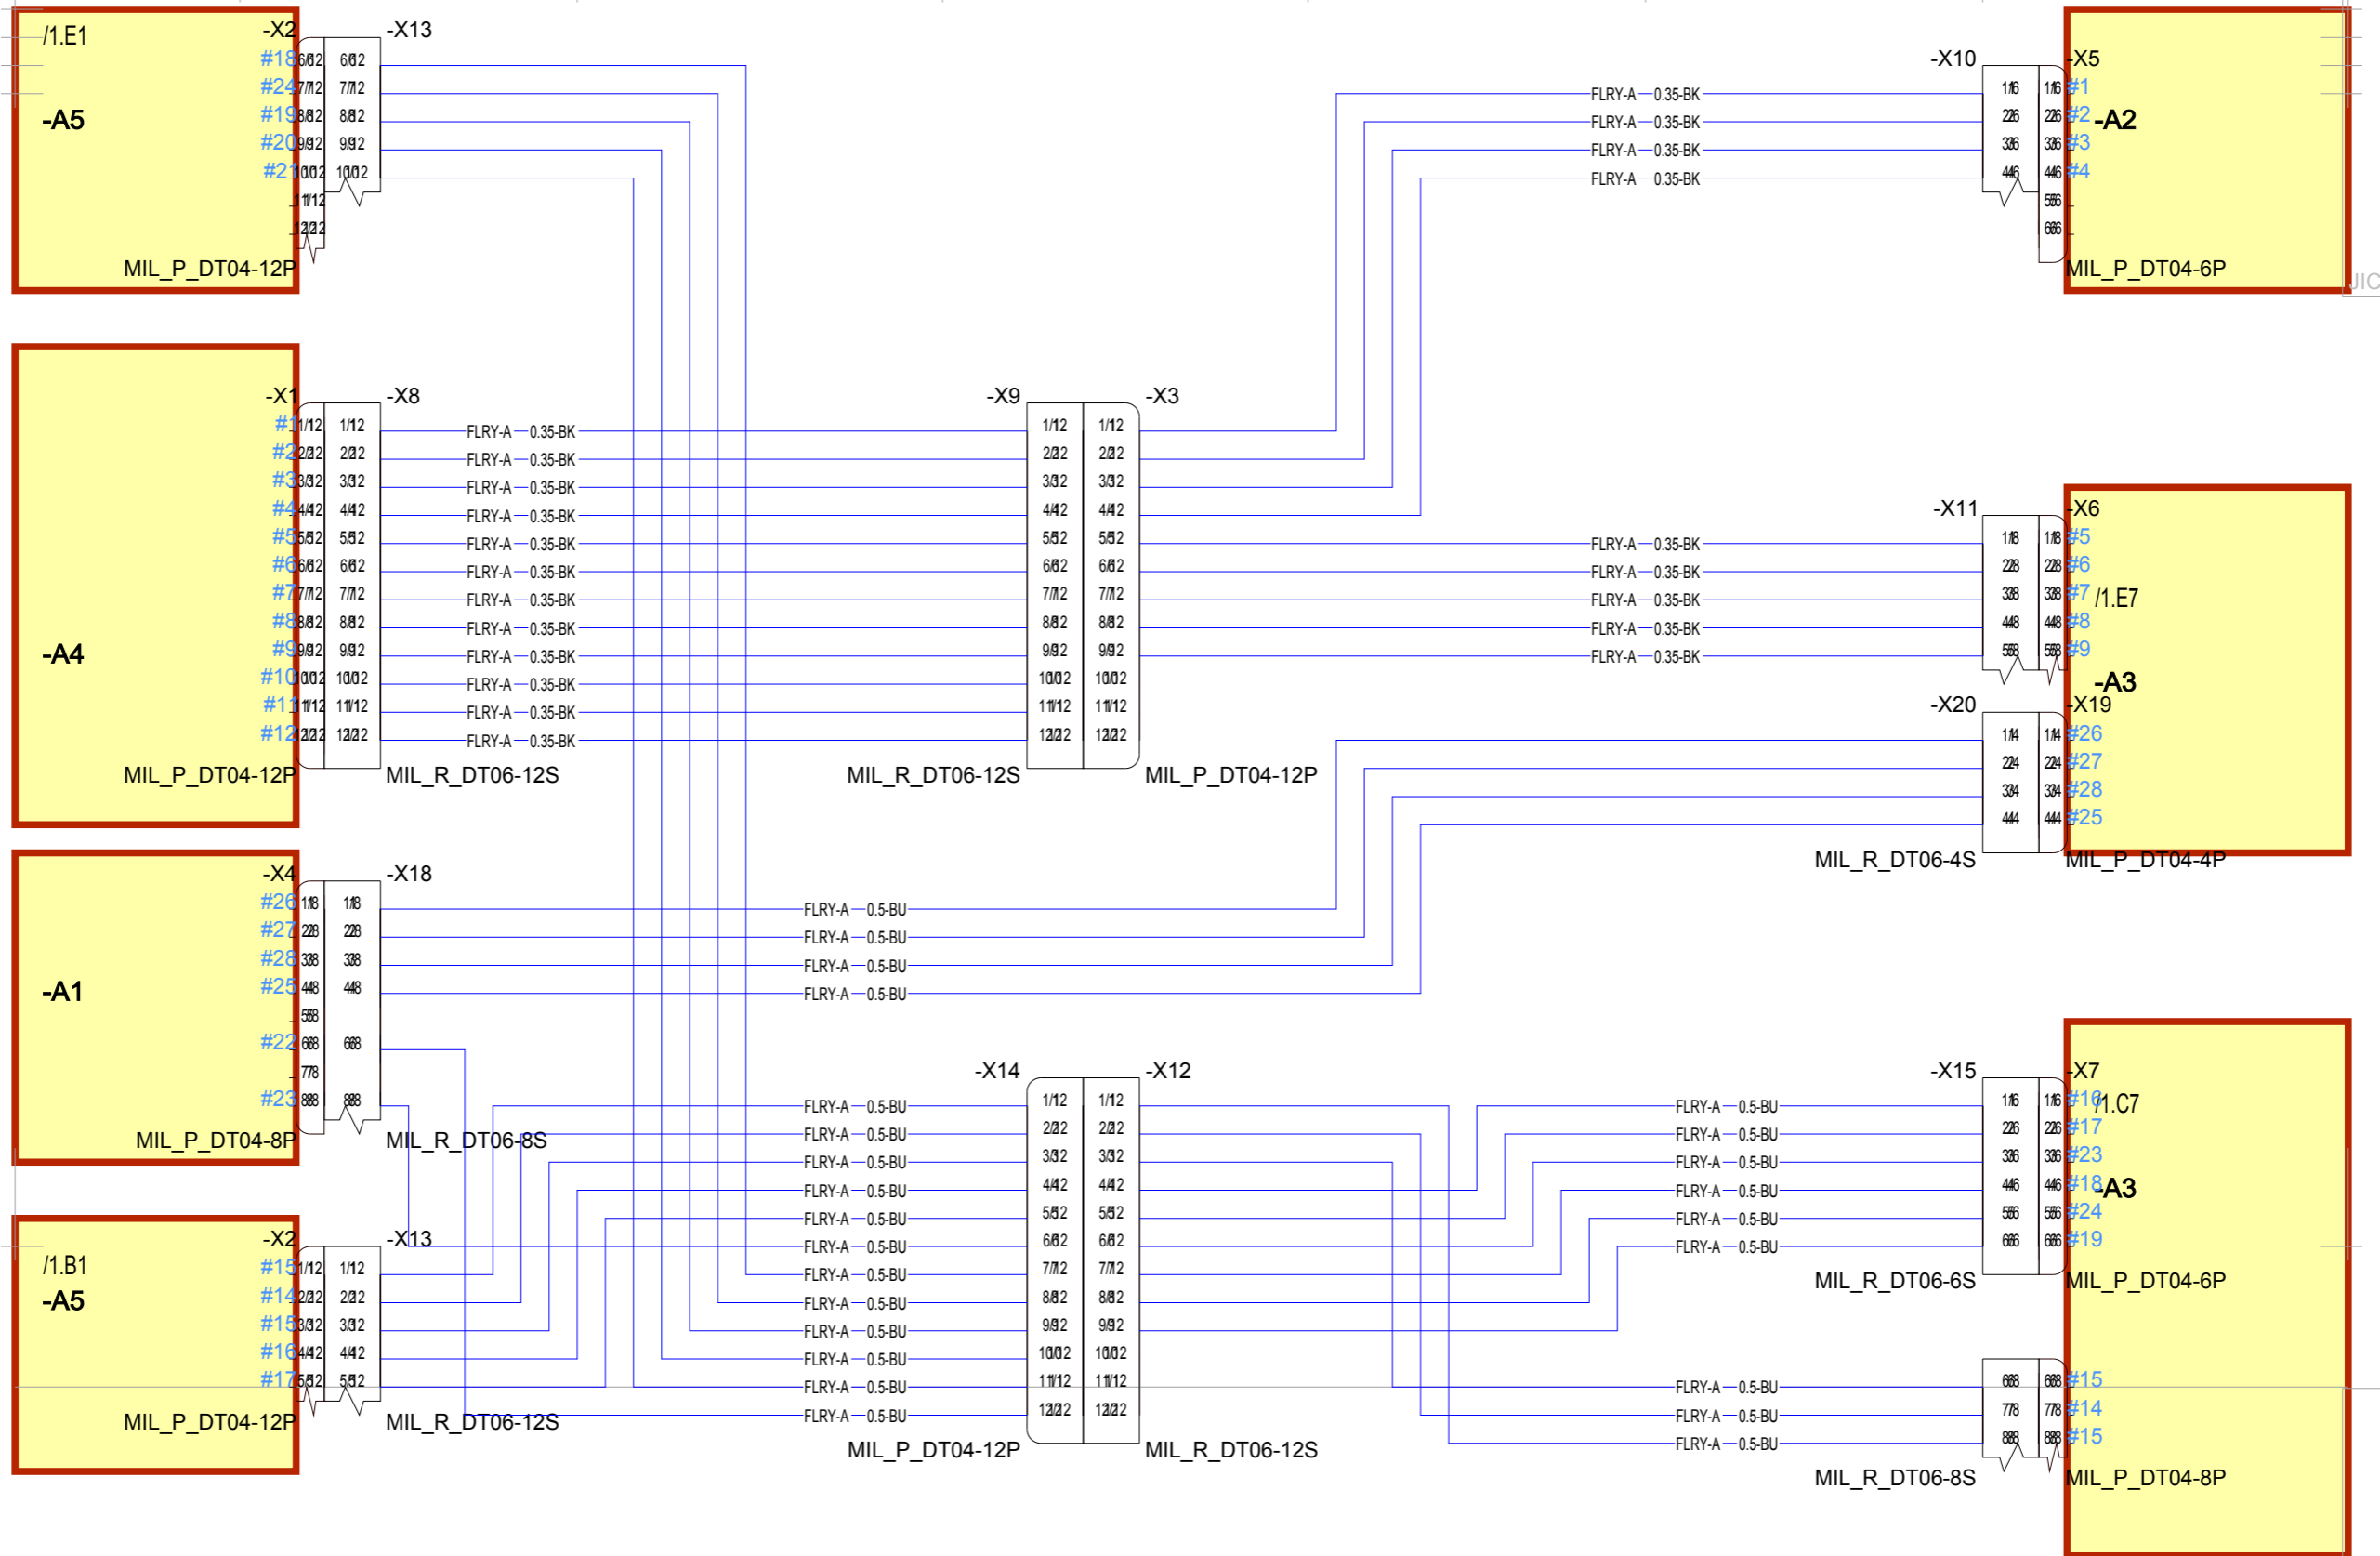

Placement grid on level 3

created with  
  
 series

We reserve all rights in this document and in the information contained therein. Reproduction, use or disclosure to third parties without express authority is strictly forbidden.  
 © CIM-Team

Status		change	date	name	Standard	Origin	Repl. f.	Repl. by	CIM-TEAM A ZUKEN COMPANY		Sheet 1
1	2	3	4	5	6	7	8	1 Sh.			